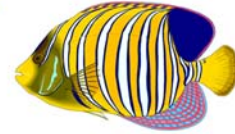

OCEANIC AQUARIUMS

STANDARD AQUARIUMS (REEF READY® AND SHOW)

MODEL 37 AQUARIUMS	L x W x H	BLACK OAK	LIGHT OAK	MEDIUM OAK	CHERRY OAK
37 SHOW AQUARIUM ONLY	24½ x 18½ x 21	√	√	√	√
MODEL 50 AQUARIUMS	L x W x H	BLACK OAK	LIGHT OAK	MEDIUM OAK	CHERRY OAK
50 SHOW AQUARIUM ONLY	30½ x 18½ x 21	√	-	-	-
MODEL 58 / 70 AQUARIUMS	L x W x H	BLACK OAK	LIGHT OAK	MEDIUM OAK	CHERRY OAK
58 REEF READY® OR SHOW AQUARIUM	36½ x 18½ x 21	√	√	√	√
70 REEF READY® OR SHOW AQUARIUM	36½ x 18½ x 25	√	√	√	√
55 PLUS AQUARIUM	L x W x H	BLACK OAK	LIGHT OAK	MEDIUM OAK	CHERRY OAK
55 PLUS SHOW AQUARIUM	48½ x 13½ x 23	√	√	√	√
MODEL 75 / 90 / 105 AQUARIUMS	L x W x H	BLACK OAK	LIGHT OAK	MEDIUM OAK	CHERRY OAK
75 REEF READY® OR SHOW AQUARIUM	48½ x 18½ x 21	√	√	√	√
90 REEF READY® OR SHOW AQUARIUM	48½ x 18½ x 25	√	√	√	√
105 REEF READY® OR SHOW AQUARIUM	48½ x 18½ x 29	√	√	√	√
MODEL 120 / 140 AQUARIUMS	L x W x H	BLACK OAK	LIGHT OAK	MEDIUM OAK	CHERRY OAK
120 REEF READY® OR SHOW AQUARIUM	48½ x 24½ x 25	√	√	√	√
140 REEF READY® OR SHOW AQUARIUM	48½ x 24½ x 29	√	√	√	√
MODEL 110 / 130 AQUARIUMS	L x W x H	BLACK OAK	LIGHT OAK	MEDIUM OAK	CHERRY OAK
110 REEF READY® OR SHOW AQUARIUM	60½ x 18½ x 23	√	√	√	√
130 REEF READY® OR SHOW AQUARIUM	60½ x 18½ x 29	√	√	√	√
MODEL 156 / 178 AQUARIUMS	L x W x H	BLACK OAK	LIGHT OAK	MEDIUM OAK	CHERRY OAK
156 REEF READY® OR SHOW AQUARIUM	60½ x 24½ x 25	√	√	√	√
178 REEF READY® OR SHOW AQUARIUM	60½ x 24½ x 29	√	√	√	√
MODEL 125 / 135 / 150 AQUARIUMS	L x W x H	BLACK OAK	LIGHT OAK	MEDIUM OAK	CHERRY OAK
125 REEF READY® OR SHOW AQUARIUM	72½ x 18½ x 23	√	√	√	√
135 REEF READY® OR SHOW AQUARIUM	72½ x 18½ x 25	√	√	√	√
150 REEF READY® OR SHOW AQUARIUM	72½ x 18½ x 29	√	√	√	√
MODEL 180 / 215 AQUARIUMS	L x W x H	BLACK OAK	LIGHT OAK	MEDIUM OAK	CHERRY OAK
180 REEF READY® OR SHOW AQUARIUM	72½ x 24½ x 25	√	√	√	√
215 REEF READY® OR SHOW AQUARIUM	72½ x 24½ x 29	√	√	√	√